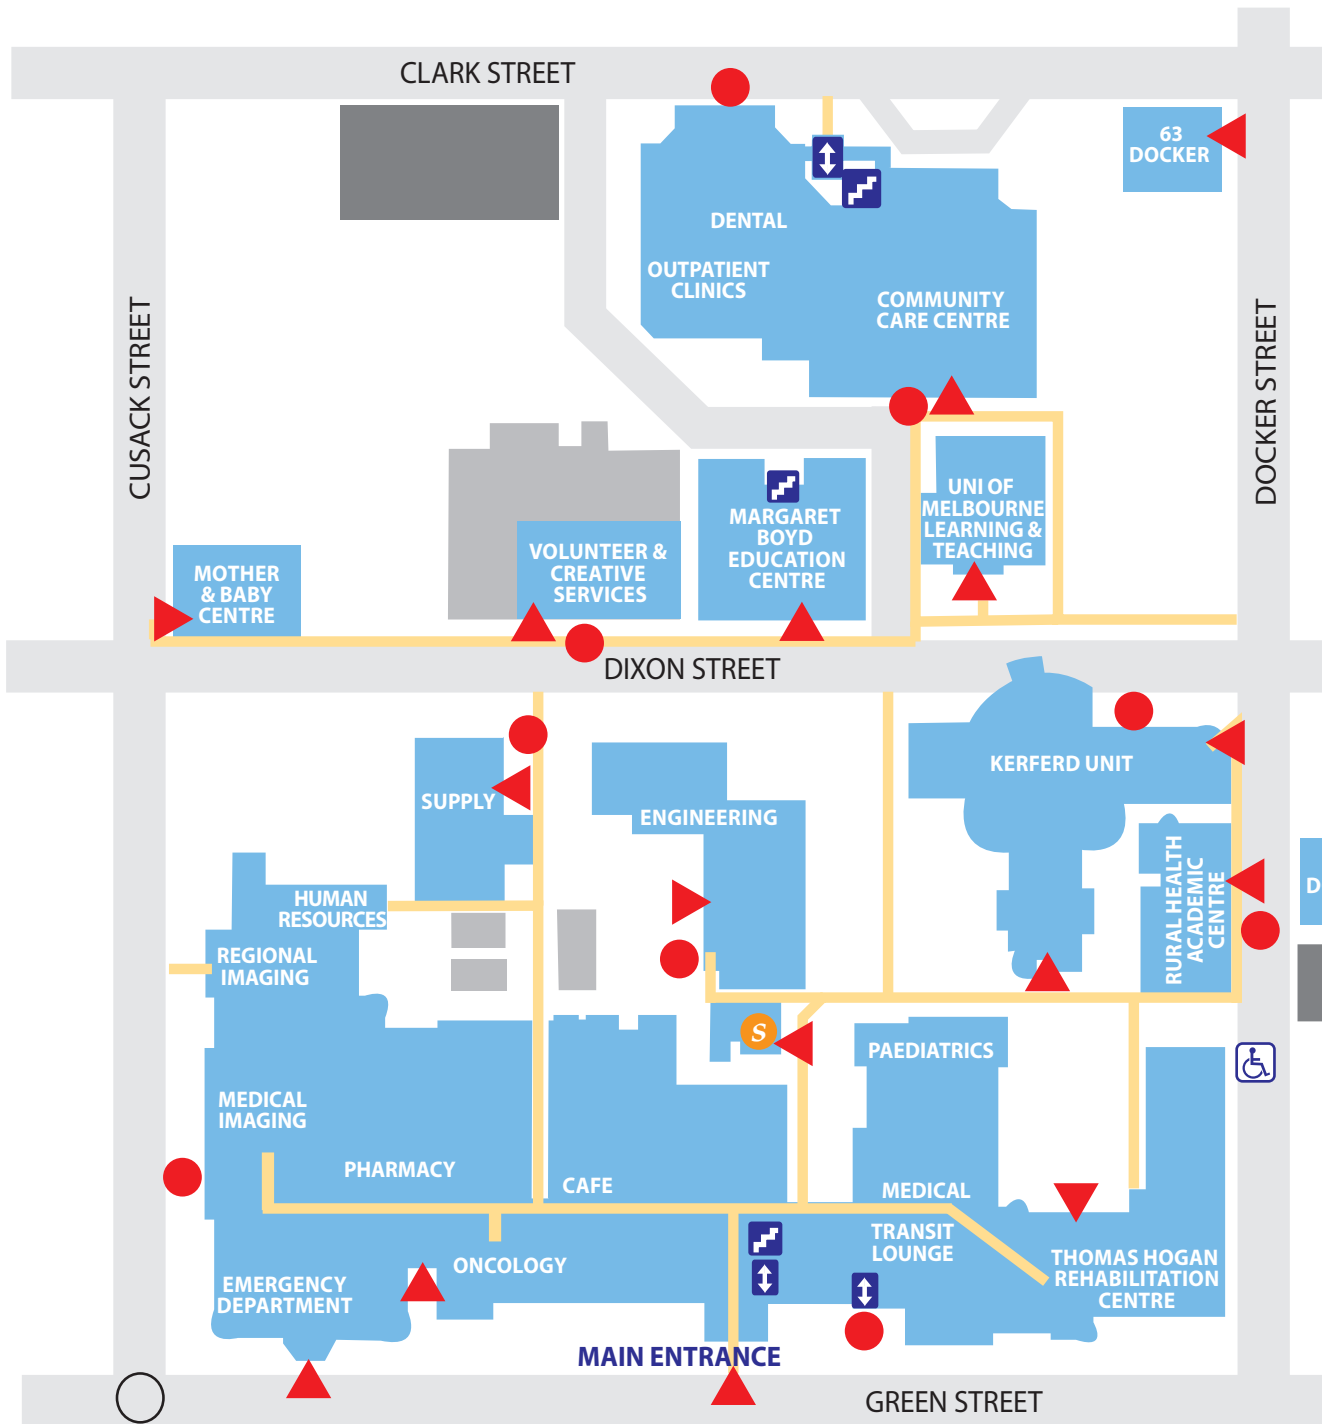

CODE BLUE MAP

LEGEND

-  Stairwell
-  Lift
-  Entrance point
-  Ambulance drop off/pick up